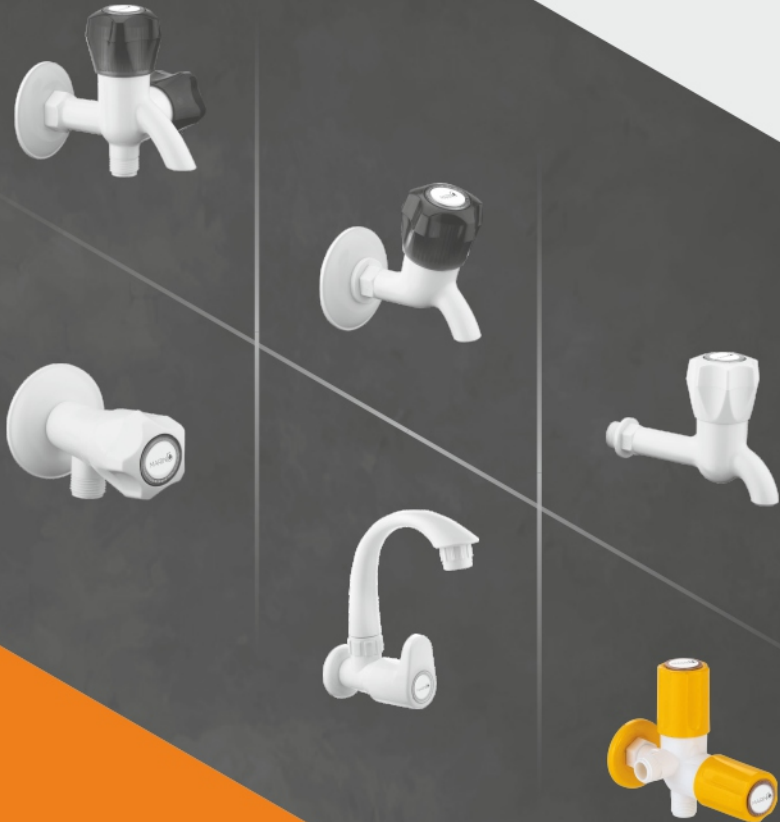

MARINOTM

Water Taps & Bath fittings

PRODUCT
PRICE LIST
W.E.F. 01-04-24

COMPANY PROFILE

MARINO offers a diverse range of products comprising of water taps, bathroom accessories, faucets, showers and connection hoses. It was founded with a vision to transform the conventional metal taps & bath fittings and thereby replacing it with highly durable and cost effective products.